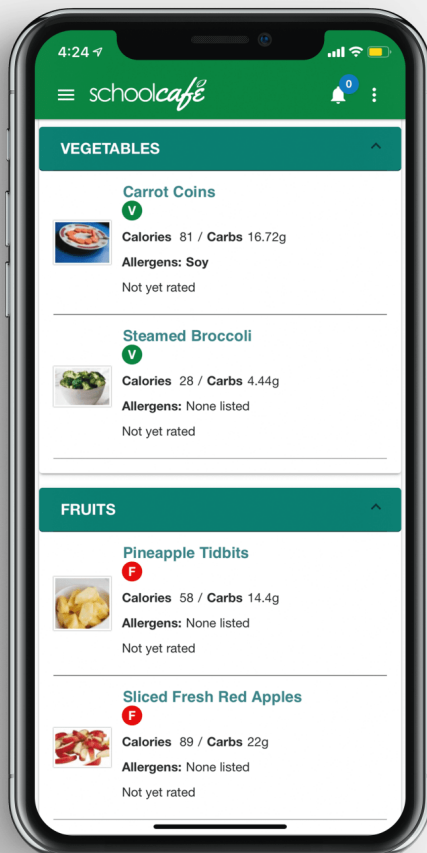

Nutri-Serve Food Management *at Glassboro School District*

Our menus have moved!

Nutri-Serve uses **digital menus** to make it easier for you to connect with all the information you need about your school meals including ingredients, nutrition information, allergens, and more. Starting this year our monthly menus can be accessed by desktop, laptop, or mobile through

schoolcafé

To Access Menus:

Scan the QR code with your phone's camera to download the **mobile app**. Or, go to the App Store and search "SchoolCafe". Once you have the app downloaded, search for Glassboro School District